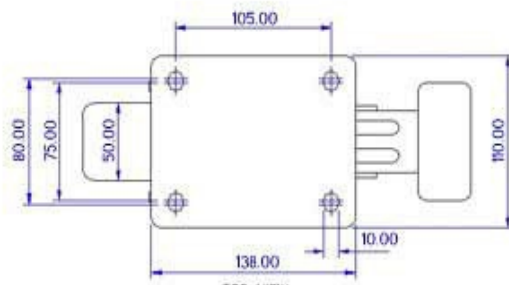

FRONT VIEW

TOP VIEW

ALL DIMENSIONS ARE IN "mm"

GHKE-62S-DF-TL