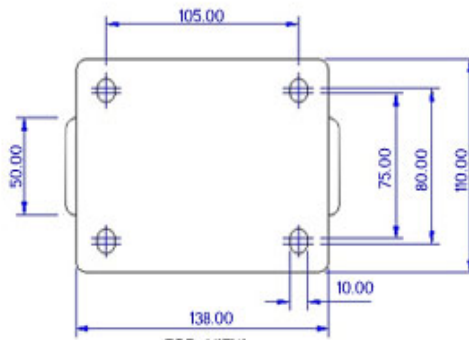

FRONT VIEW

TOP VIEW

ALL DIMENSIONS ARE IN "mm"

GHKE-52R-DF