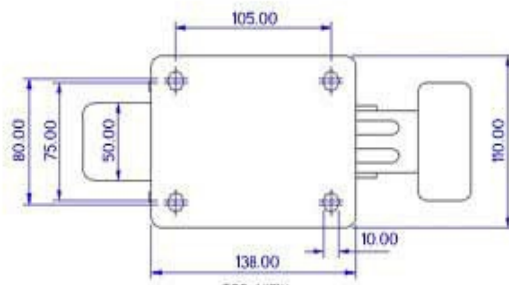

FRONT VIEW

TOP VIEW

ALL DIMENSIONS ARE IN "mm"

GHKE-52S-DF-TL