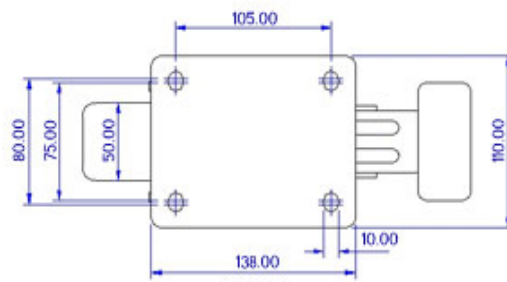

FRONT VIEW

TOP VIEW

ALL DIMENSIONS ARE IN "mm"

GHKE-102S-MCI-TL