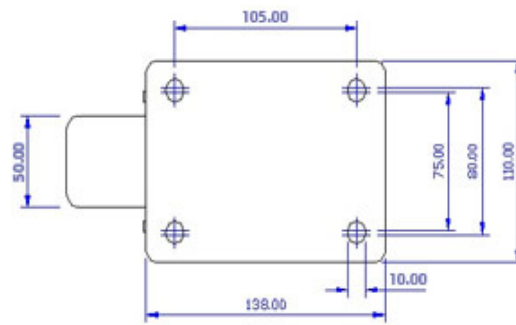

FRONT VIEW

TOP VIEW

ALL DIMENSIONS ARE IN "mm"

GHKE-62S-MCI