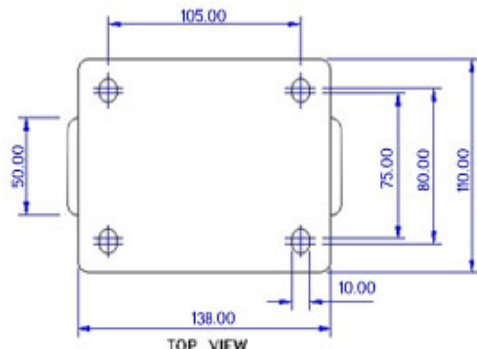

FRONT VIEW

TOP VIEW

ALL DIMENSIONS ARE IN "mm"

GHKE-52R-MCI