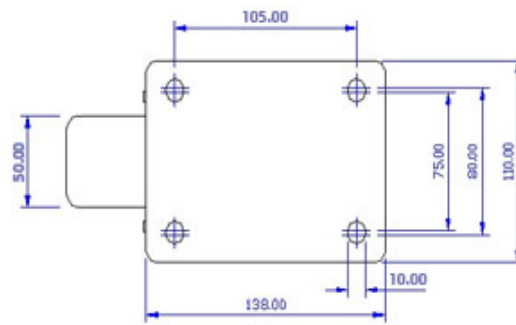

FRONT VIEW

TOP VIEW

ALL DIMENSIONS ARE IN "mm"

GHKE-42S-MCI