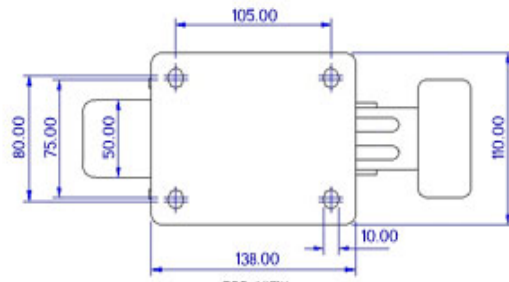

FRONT VIEW

TOP VIEW

ALL DIMENSIONS ARE IN "mm"

GHKE-82S-SEB-TL