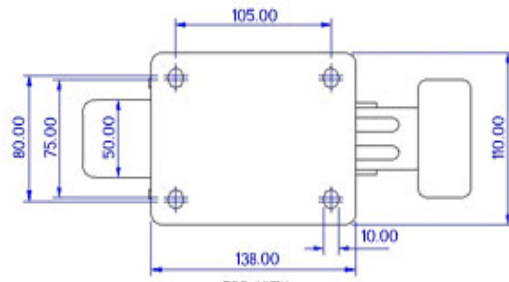

FRONT VIEW

TOP VIEW

ALL DIMENSIONS ARE IN "mm"

GHKE-62S-SEB-TL