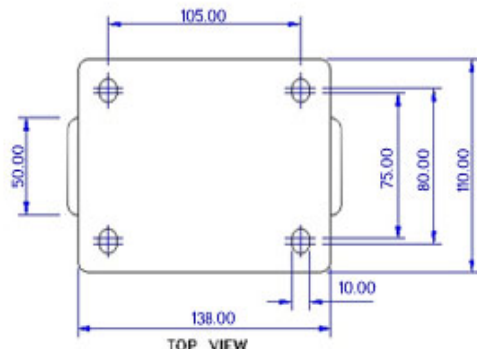

FRONT VIEW

TOP VIEW

ALL DIMENSIONS ARE IN "mm"

GHKE-62R-SEB