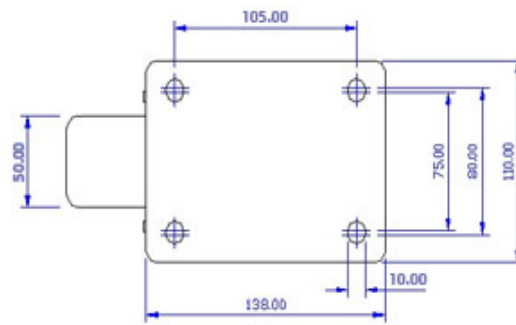

FRONT VIEW

TOP VIEW

ALL DIMENSIONS ARE IN "mm"

GHKE-62S-SEB