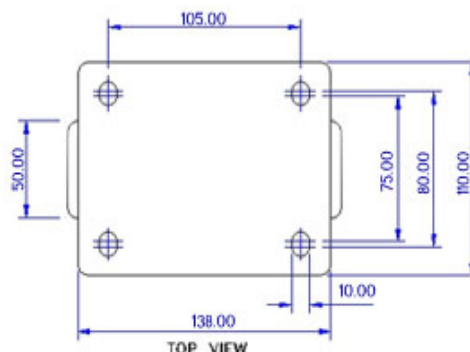

FRONT VIEW

TOP VIEW

ALL DIMENSIONS ARE IN "mm"

GHKE-82R-SFS