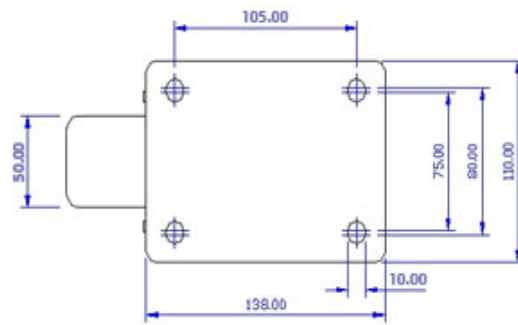

FRONT VIEW

TOP VIEW

ALL DIMENSIONS ARE IN "mm"

GHKE-82S-SFS