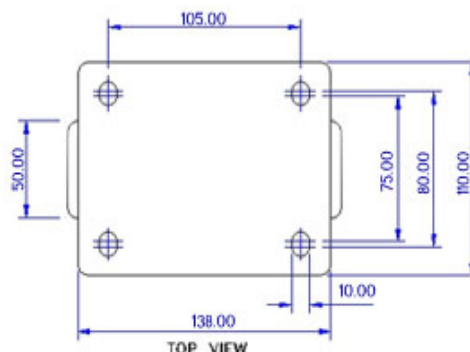

FRONT VIEW

TOP VIEW

ALL DIMENSIONS ARE IN "mm"

GHKE-62R-SFS