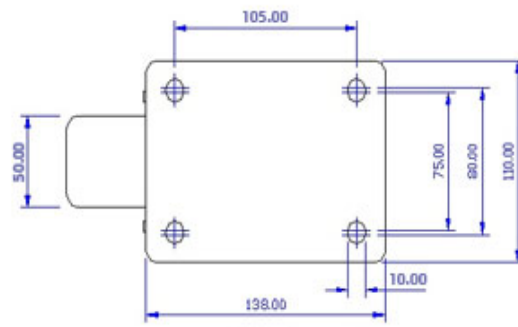

FRONT VIEW

TOP VIEW

ALL DIMENSIONS ARE IN "mm"

GHKE-52S-SFS