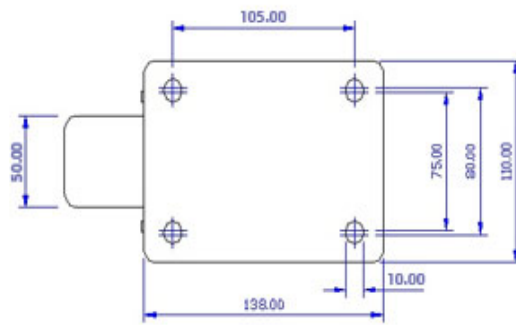

FRONT VIEW

TOP VIEW

ALL DIMENSIONS ARE IN "mm"

GHKE-42S-SFS