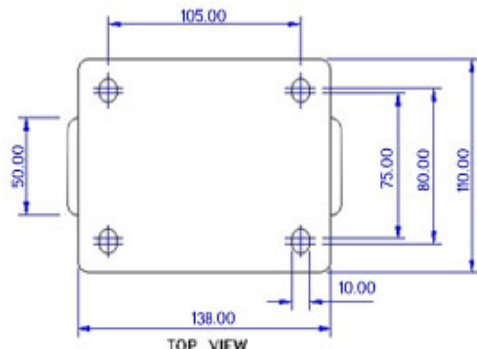

FRONT VIEW

TOP VIEW

ALL DIMENSIONS ARE IN "mm"

GHKE-102R-SZS