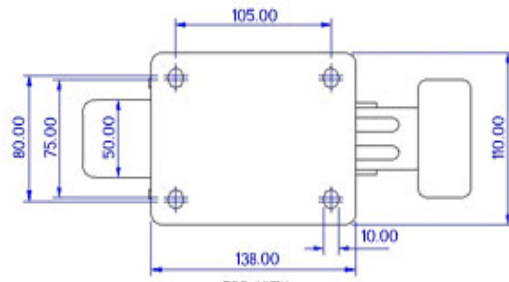

FRONT VIEW

TOP VIEW

ALL DIMENSIONS ARE IN "mm"

GHKE-82S-SZS-TL