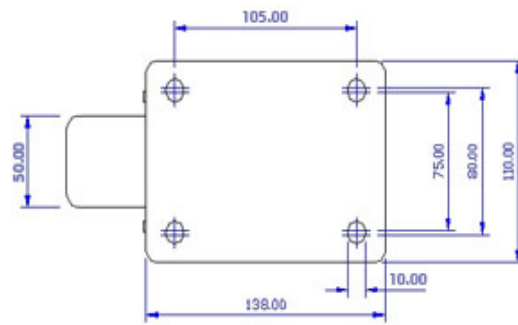

FRONT VIEW

TOP VIEW

ALL DIMENSIONS ARE IN "mm"

GHKE-82S-SZS