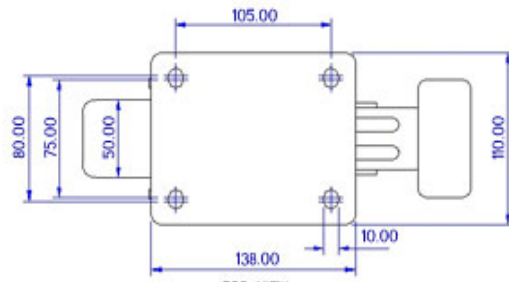

FRONT VIEW

TOP VIEW

ALL DIMENSIONS ARE IN "mm"

GHKE-62S-SZS-TL