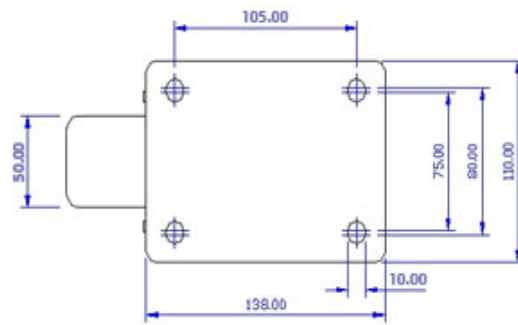

FRONT VIEW

TOP VIEW

ALL DIMENSIONS ARE IN "mm"

GHKE-62S-SZS