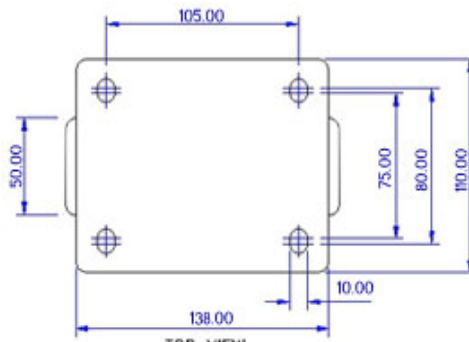

FRONT VIEW

TOP VIEW

ALL DIMENSIONS ARE IN "mm"

GHKE-52R-SZS