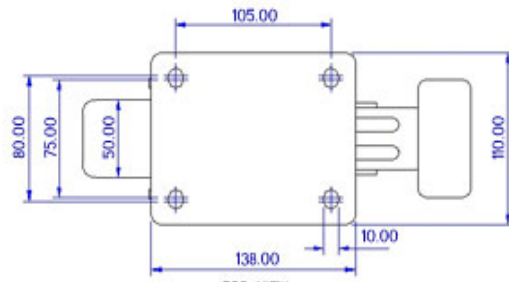

FRONT VIEW

TOP VIEW

ALL DIMENSIONS ARE IN "mm"

GHKE-52S-SZS-TL