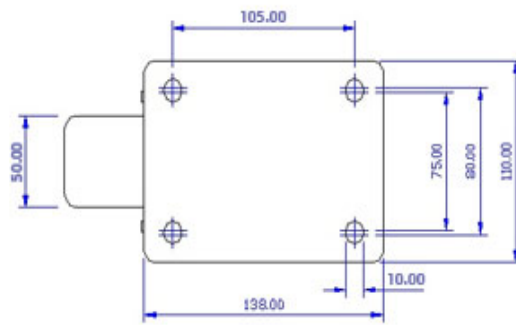

FRONT VIEW

TOP VIEW

ALL DIMENSIONS ARE IN "mm"

GHKE-52S-SZS