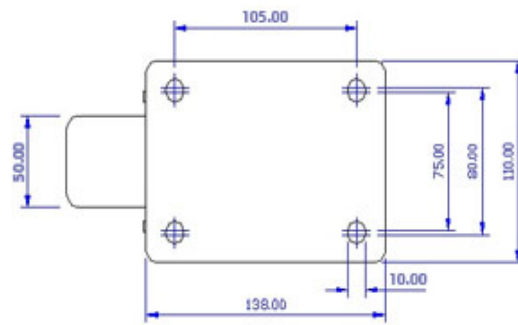

FRONT VIEW

TOP VIEW

ALL DIMENSIONS ARE IN "mm"

GHKE-42S-SZS