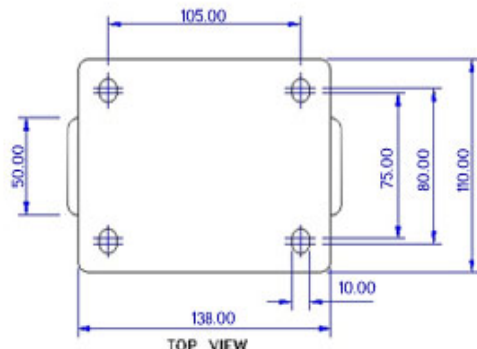

FRONT VIEW

TOP VIEW

ALL DIMENSIONS ARE IN "mm"

GHKE-102R-ME