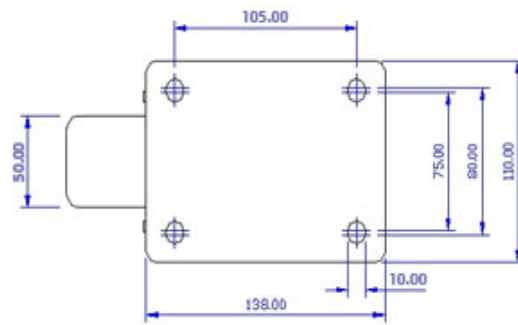

FRONT VIEW

TOP VIEW

ALL DIMENSIONS ARE IN "mm"

GHKE-102S-ME