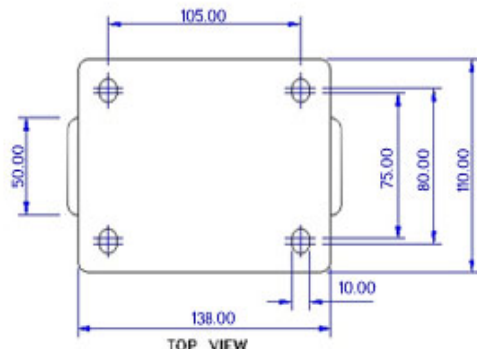

FRONT VIEW

TOP VIEW

ALL DIMENSIONS ARE IN "mm"

GHKE-82R-ME