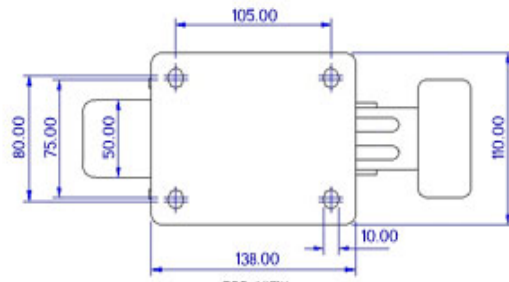

FRONT VIEW

TOP VIEW

ALL DIMENSIONS ARE IN "mm"

GHKE-82S-ME-TL