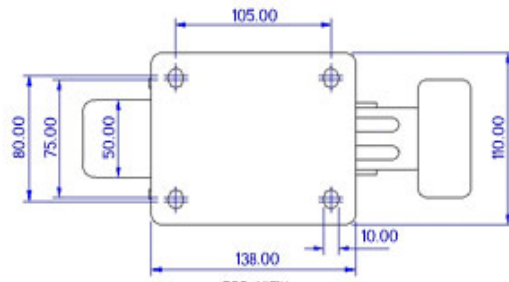

FRONT VIEW

TOP VIEW

ALL DIMENSIONS ARE IN "mm"

GHKE-62S-ME-TL