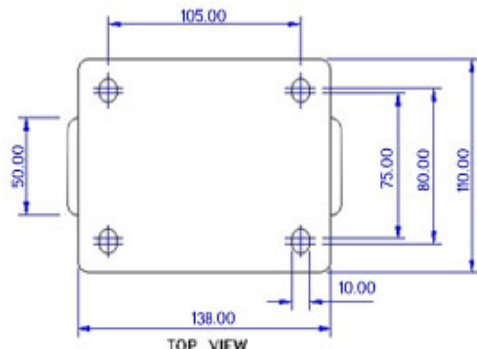

FRONT VIEW

TOP VIEW

ALL DIMENSIONS ARE IN "mm"

GHKE-52R-ME