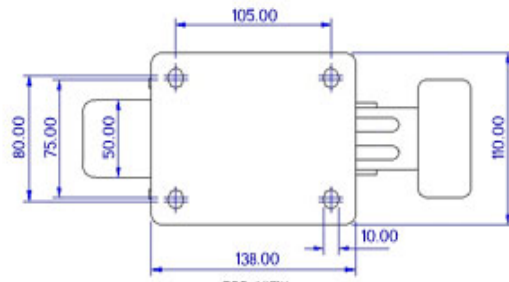

FRONT VIEW

TOP VIEW

ALL DIMENSIONS ARE IN "mm"

GHKE-82S-SAS-TL