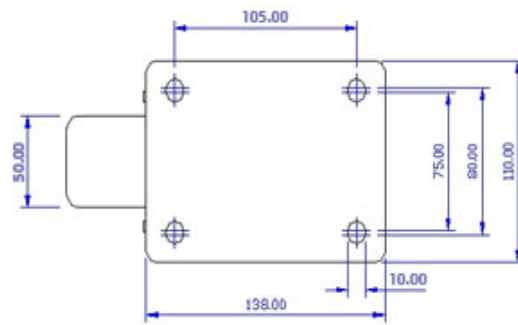

FRONT VIEW

TOP VIEW

ALL DIMENSIONS ARE IN "mm"

GHKE-82S-SAS