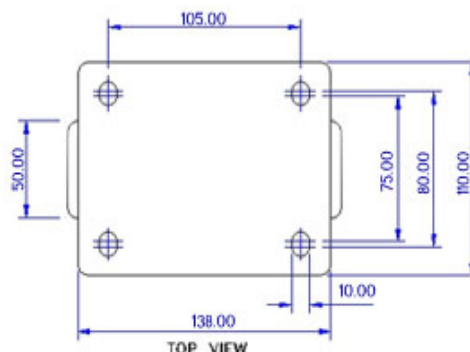

FRONT VIEW

TOP VIEW

ALL DIMENSIONS ARE IN "mm"

GHKE-62R-SAS