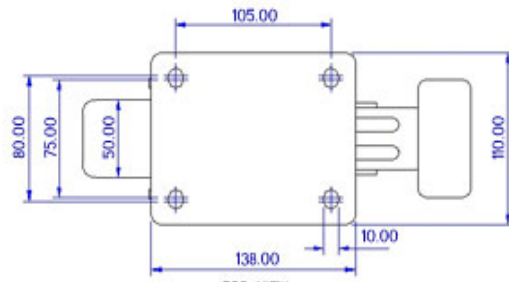

FRONT VIEW

TOP VIEW

ALL DIMENSIONS ARE IN "mm"

GHKE-52S-SAS-TL