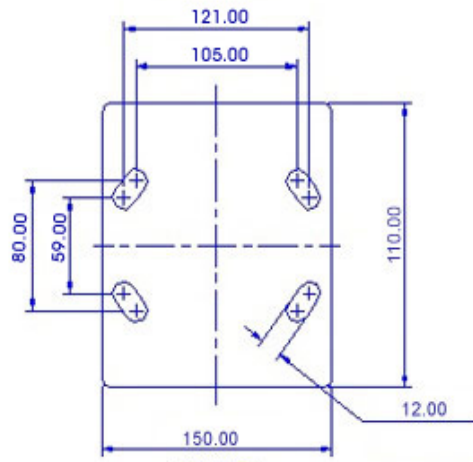

FRONT VIEW

TOP VIEW

ALL DIMENSIONS ARE IN "mm"

GRDDE-102R-SZS