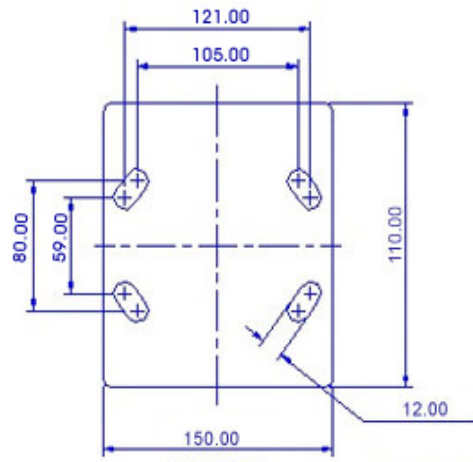

FRONT VIEW

TOP VIEW

ALL DIMENSIONS ARE IN "mm"

GRDDE-82R-SZS