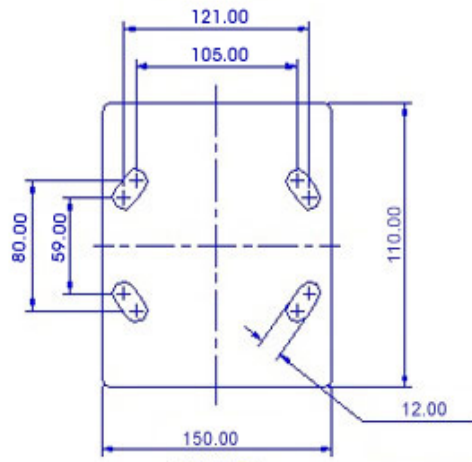

FRONT VIEW

TOP VIEW

ALL DIMENSIONS ARE IN "mm"

GRDDE-62R-SZS