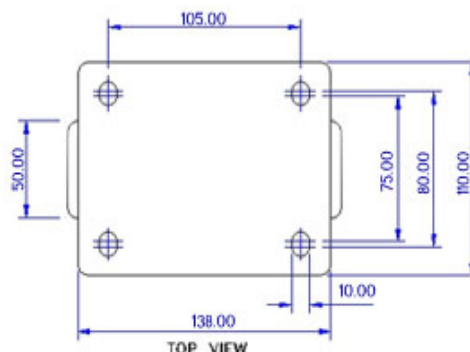

FRONT VIEW

TOP VIEW

ALL DIMENSIONS ARE IN "mm"

SAB-52R-SAS