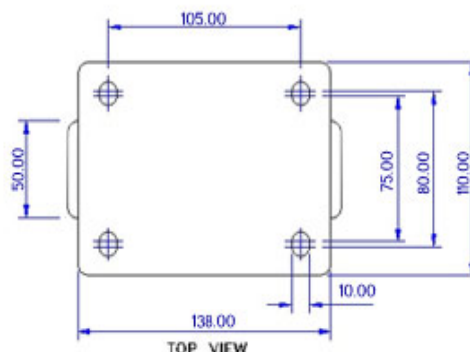

FRONT VIEW

TOP VIEW

ALL DIMENSIONS ARE IN "mm"

SAB-42R-SAS