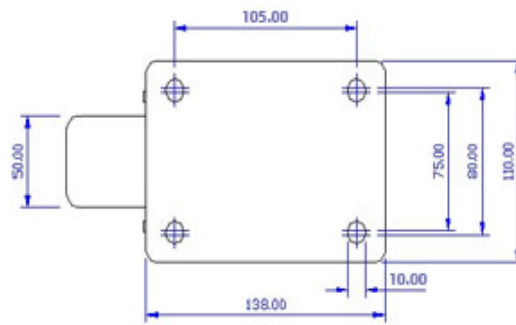

FRONT VIEW

TOP VIEW

ALL DIMENSIONS ARE IN "mm"

SAB-42S-SAS