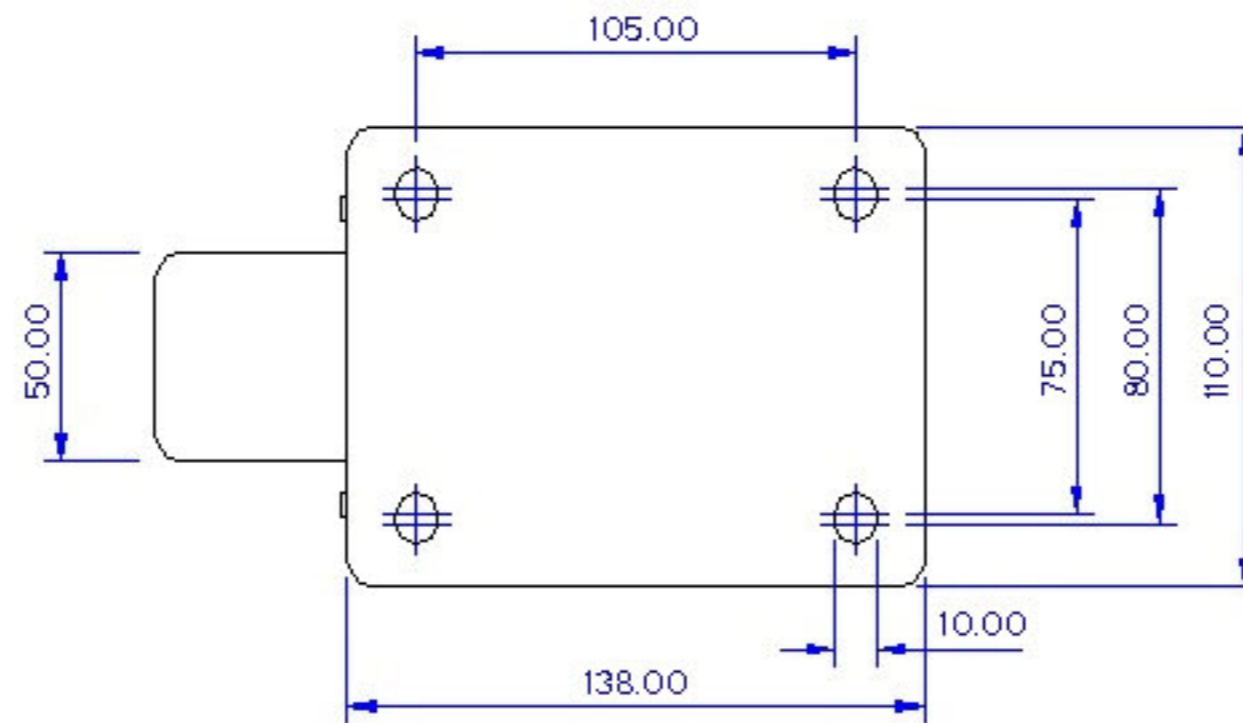

FRONT VIEW

TOP VIEW

ALL DIMENSIONS ARE IN "mm".

GHKE-62S-ME