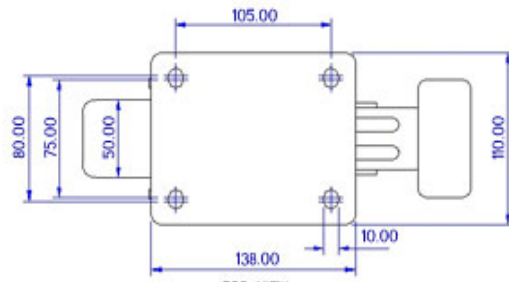

FRONT VIEW

TOP VIEW

ALL DIMENSIONS ARE IN "mm"

GHKE-52S-ME-TL