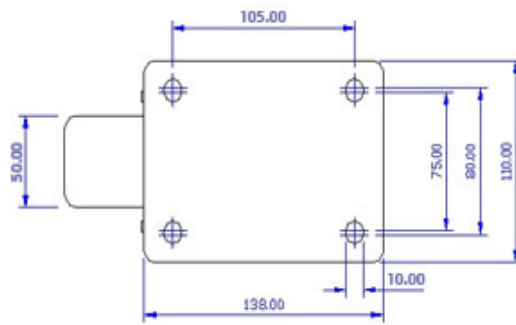

FRONT VIEW

TOP VIEW

ALL DIMENSIONS ARE IN "mm"

GHKE-42S-ME