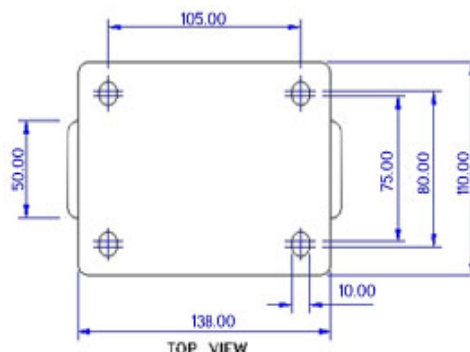

FRONT VIEW

TOP VIEW

ALL DIMENSIONS ARE IN "mm"

GHKE-102R-SAS