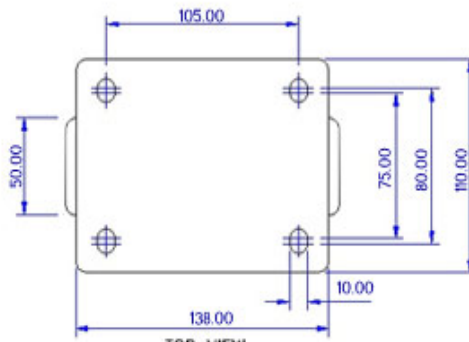

FRONT VIEW

TOP VIEW

ALL DIMENSIONS ARE IN "mm"

GHKE-52R-SAS