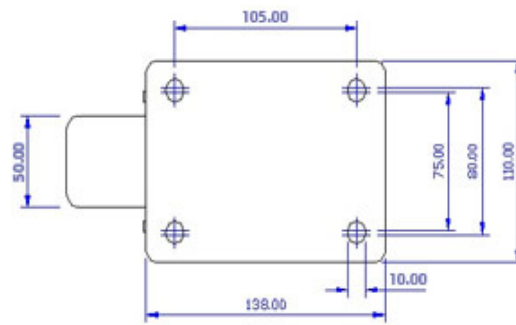

FRONT VIEW

TOP VIEW

ALL DIMENSIONS ARE IN "mm"

GHKE-52S-SAS