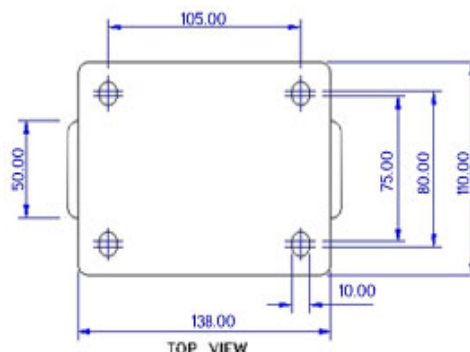

FRONT VIEW

TOP VIEW

ALL DIMENSIONS ARE IN "mm"

GHKE-42R-SAS