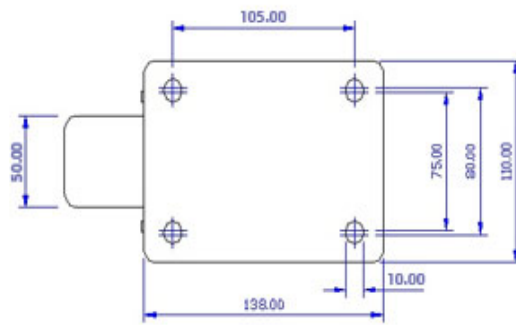

FRONT VIEW

TOP VIEW

ALL DIMENSIONS ARE IN "mm"

GHKE-42S-SAS