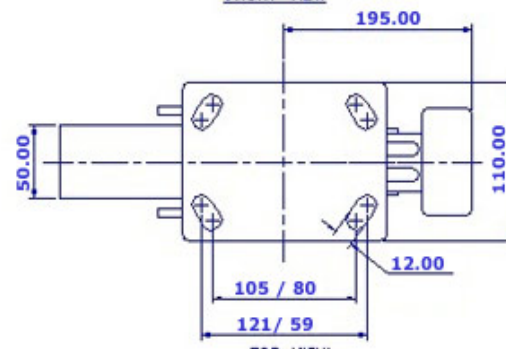

FRONT VIEW

TOP VIEW

ALL DIMENSIONS ARE IN "mm"

GRDE-102S-SEB-TL